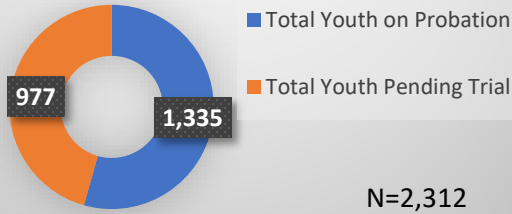

Daily Data Dashboard – April 11, 2025
Demographics for JTDC Population
Friday Morning Midnight Count

Number of Court Involved Youth

Total JTDC Population Held

Court Involved Youth vs. Juvenile Holds in JTDC