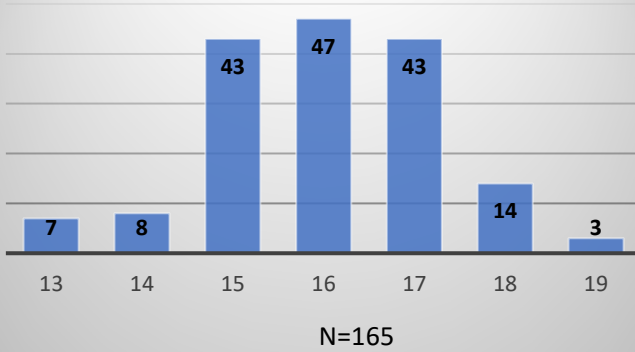

Daily Data Dashboard – April 11, 2025
Demographics for JTDC Population
Friday Morning Midnight Count

Number of Court Involved Youth

Total JTDC Population Held

Court Involved Youth vs. Juvenile Holds in JTDC

Age (Juvenile)

Age (AT)

Daily Data Dashboard – April 11, 2025
Demographics for JTDC Population
Friday Morning Midnight Count